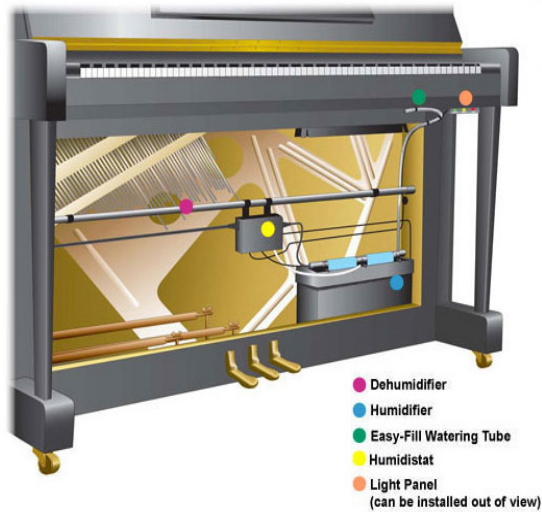

The Piano Lifesaver System by

Dampchaser monitors the relative humidity inside your piano, boosting it in the winter and bringing it down in the summer. Regular servicing of your piano by your tuner/technician will still be necessary, but the quality of the tuning will stay more consistent between visits.

The **Adapt-a-stand** is a music stand that sits on the music desk of your piano, giving it the

capacity to hold six full sheets of music. It is 46 inches wide, with a bottom lip that is 1.75 inches deep. Rubber tips on the feet of this stand secure it even on smaller music desks.